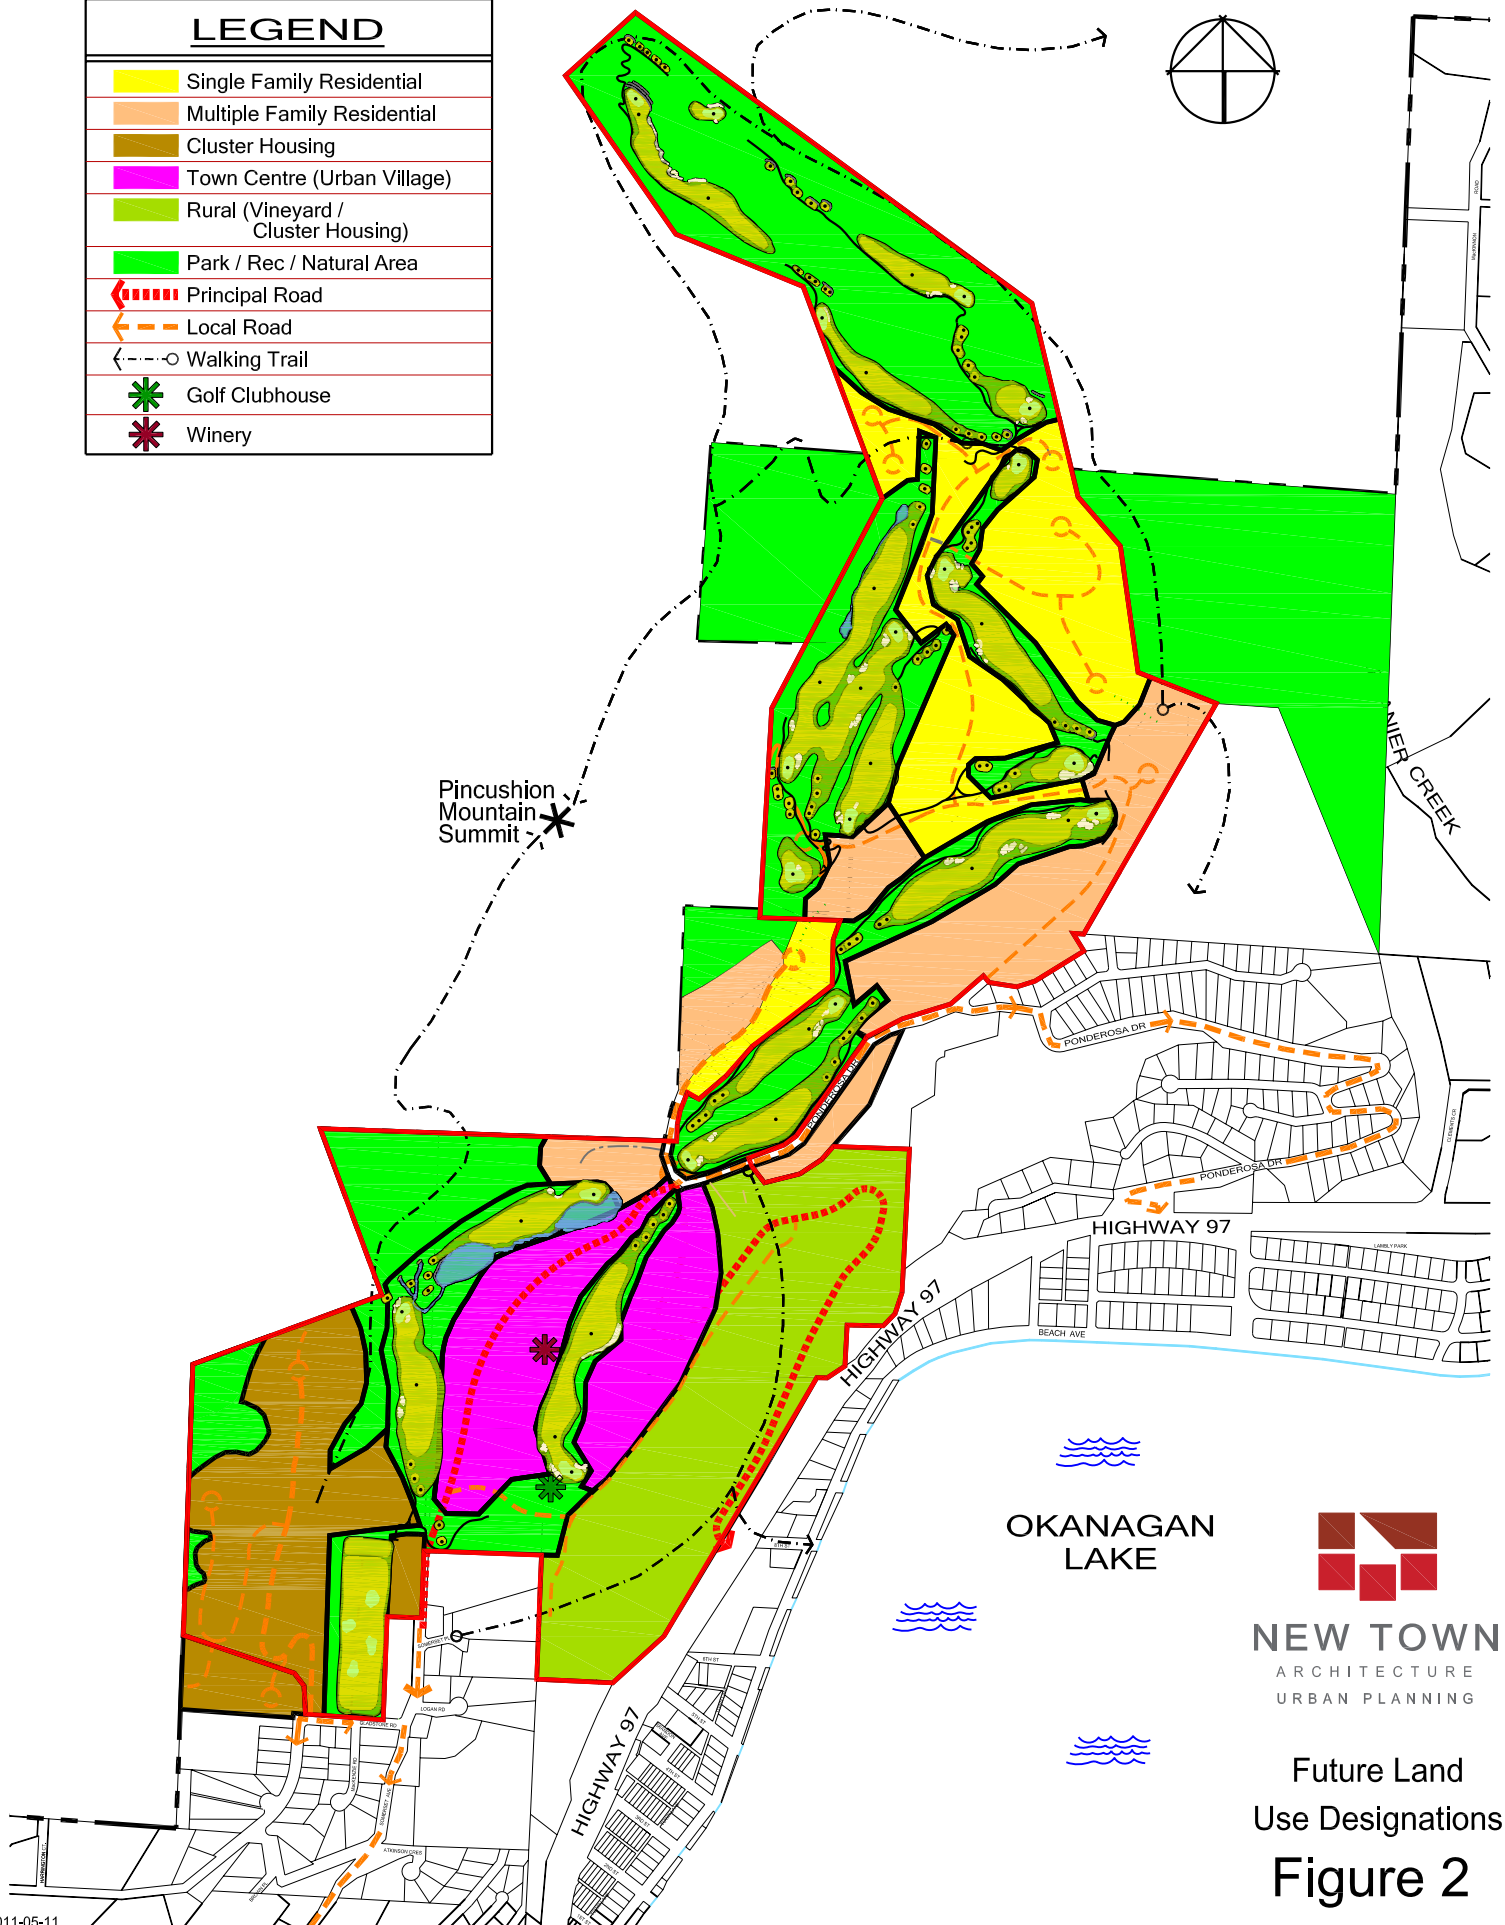

# LEGEND

	Single Family Residential
	Multiple Family Residential
	Cluster Housing
	Town Centre (Urban Village)
	Rural (Vineyard / Cluster Housing)
	Park / Rec / Natural Area
	Principal Road
	Local Road
	Walking Trail
	Golf Clubhouse
	Winery

  
**NEW TOWN**  
 ARCHITECTURE  
 URBAN PLANNING

Future Land  
 Use Designations  
**Figure 2**