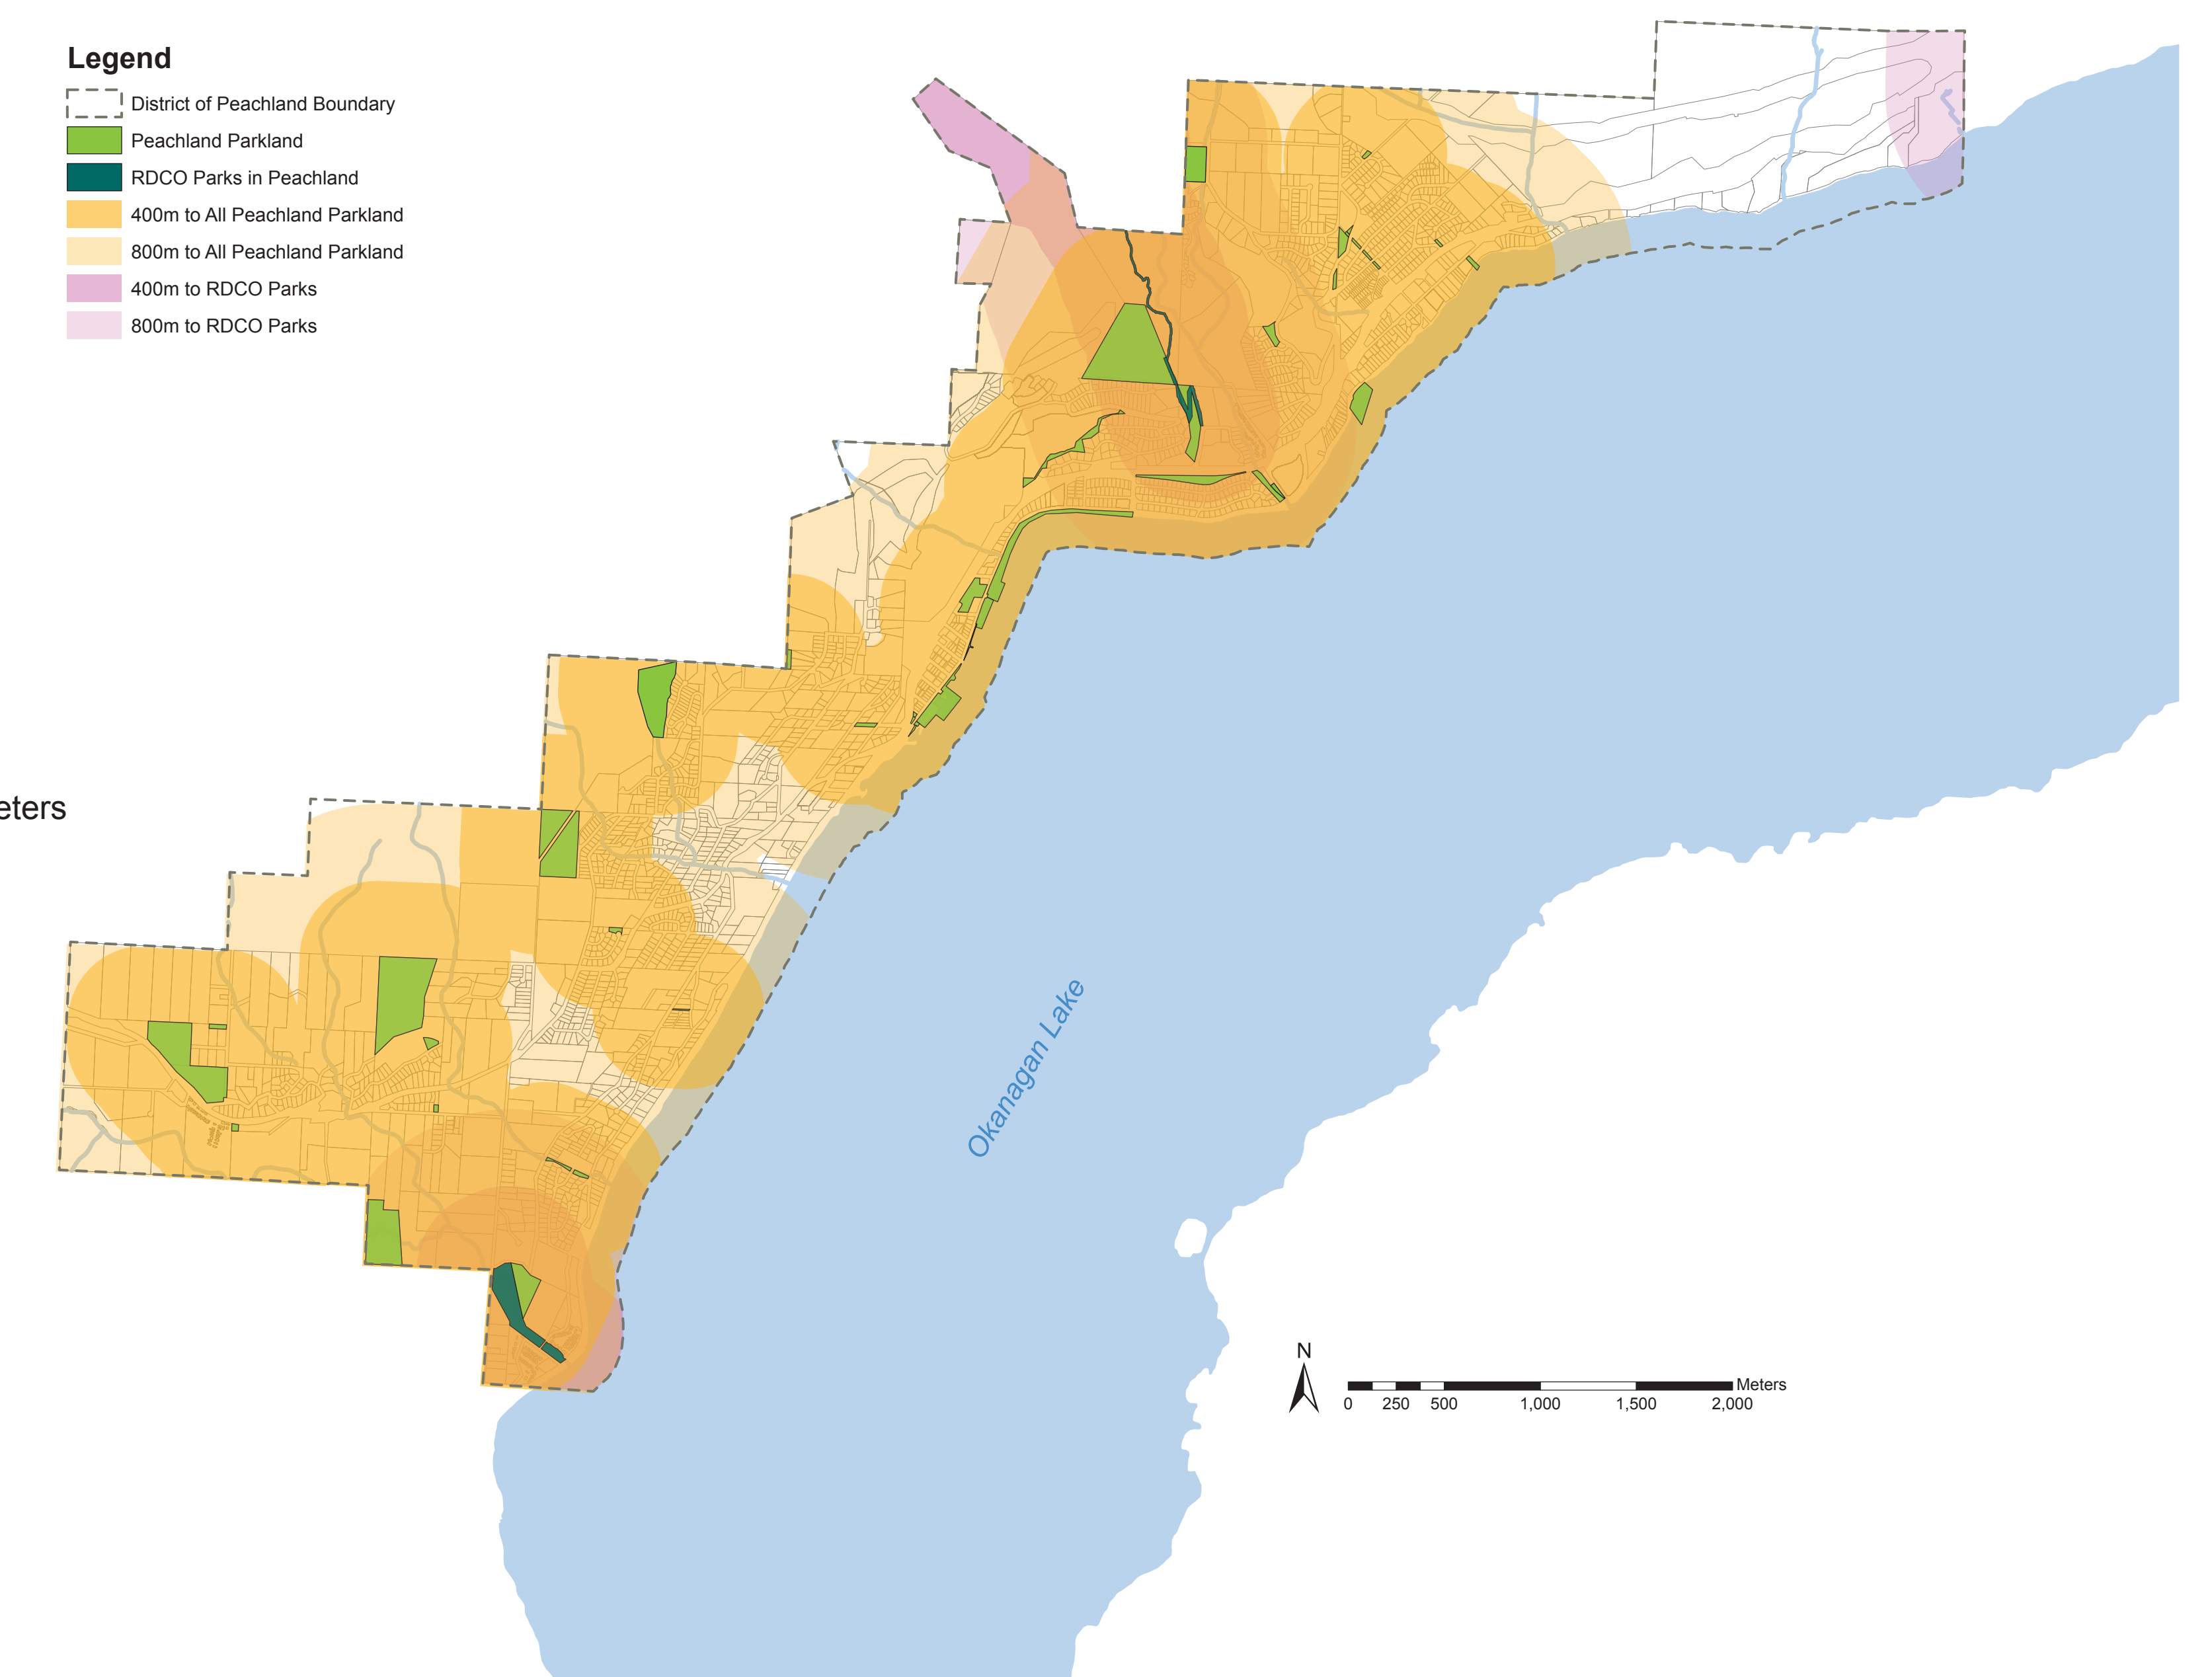

Appendix C: Peachland Parks and Trails Maps

Peachland Park and Trail Inventory

- Peachland Parks**
1. Arthur Street Trail
 2. Bowes Park
 3. Burdekin Lane
 4. Centennial Way
 5. Chevallier Park
 6. Cousins Park
 7. Cove Beach
 8. Deep Creek Wilderness Park
 9. Eaglesview Trail
 10. Elizabeth Warrendorf
 11. Forest Hill Drive Wilderness Park
 12. Gerrie Road Park
 13. Gillam Crescent Park
 14. Hardy Falls
 15. Heritage Park and Day Use Wharf
 16. Heritage Park Extension
 17. Huston Park
 18. Knoblauch Park
 19. Lambly Park
 20. Lang Trail
 21. MacKinnon Park
 22. Morrison Park
 23. Mountain View Park
 24. Museum
 25. Peachland Heights Nature Park
 26. Sanderson Park
 27. Silver Court Park
 28. Swim Bay
 29. Thompson Drive Park
 30. Trepanier Bay Park
 31. Trepanier Bench Park
 32. Trepanier Creek Linear Park
 33. Victoria Street Park
 34. W.A. Lang Wilderness Park
/Pincushion Park (lease)
 35. Wiker Trail

- Legend**
- District of Peachland Boundary
 - RDCO Parks in Peachland
 - Peachland Parks
 - Peachland Undeveloped Parkland
 - Streams
 - Contours
 - Trails
 - Missing Connections (Identified through Public Consultation on the Pedestrian Connectivity Plan)

Peachland Parks Spatial Analysis - Proximity to Developed Parks

Legend

- District of Peachland Boundary
- Peachland Parkland
- RDCO Parks in Peachland
- 400m to Developed Peachland Parks
- 800m to Developed Peachland Parks
- 400m to RDCO Parks
- 800m to RDCO Parks

Peachland Parks Spatial Analysis - Proximity to All Parkland

Legend

- District of Peachland Boundary
- Peachland Parkland
- RDCO Parks in Peachland
- 400m to All Peachland Parkland
- 800m to All Peachland Parkland
- 400m to RDCO Parks
- 800m to RDCO Parks