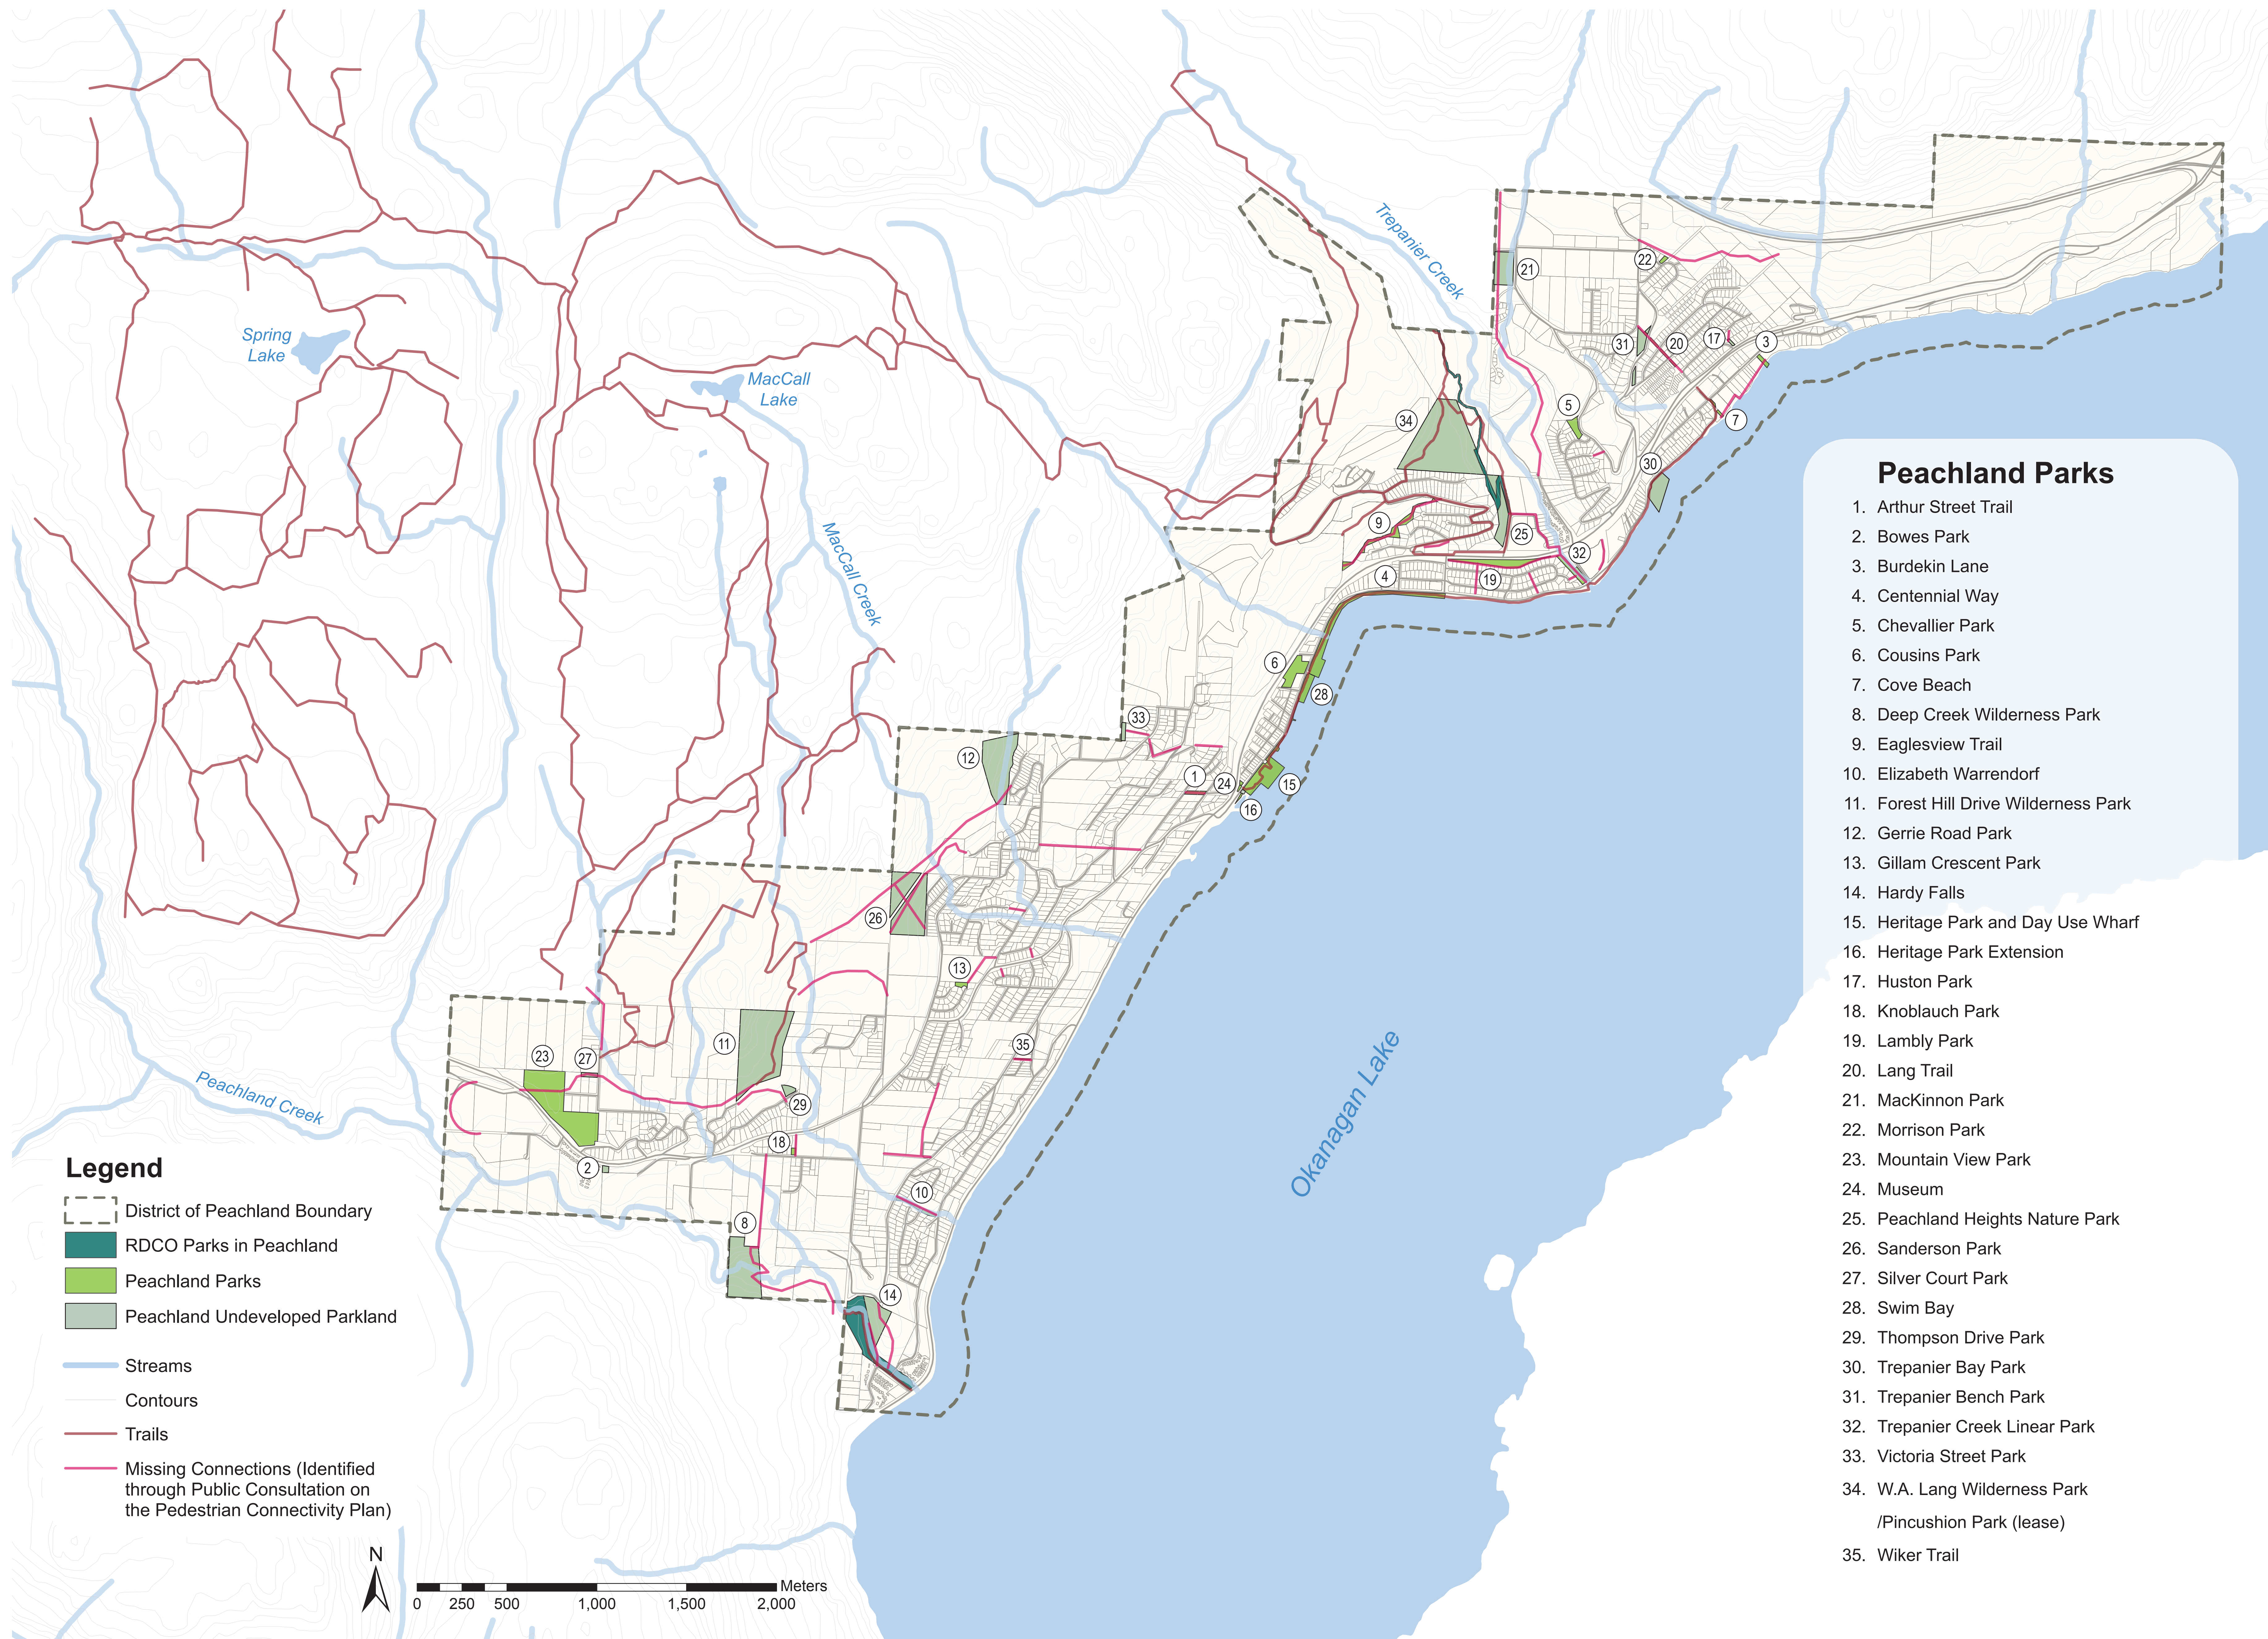

Appendix C: Peachland Parks and Trails Maps

Peachland Park and Trail Inventory

- Peachland Parks**
1. Arthur Street Trail
 2. Bowes Park
 3. Burdekin Lane
 4. Centennial Way
 5. Chevallier Park
 6. Cousins Park
 7. Cove Beach
 8. Deep Creek Wilderness Park
 9. Eaglesview Trail
 10. Elizabeth Warrendorf
 11. Forest Hill Drive Wilderness Park
 12. Gerrie Road Park
 13. Gillam Crescent Park
 14. Hardy Falls
 15. Heritage Park and Day Use Wharf
 16. Heritage Park Extension
 17. Huston Park
 18. Knoblauch Park
 19. Lambly Park
 20. Lang Trail
 21. MacKinnon Park
 22. Morrison Park
 23. Mountain View Park
 24. Museum
 25. Peachland Heights Nature Park
 26. Sanderson Park
 27. Silver Court Park
 28. Swim Bay
 29. Thompson Drive Park
 30. Trepanier Bay Park
 31. Trepanier Bench Park
 32. Trepanier Creek Linear Park
 33. Victoria Street Park
 34. W.A. Lang Wilderness Park
/Pincushion Park (lease)
 35. Wiker Trail

- Legend**
- District of Peachland Boundary
 - RDCO Parks in Peachland
 - Peachland Parks
 - Peachland Undeveloped Parkland
 - Streams
 - Contours
 - Trails
 - Missing Connections (Identified through Public Consultation on the Pedestrian Connectivity Plan)

Peachland Parks Spatial Analysis - Proximity to Developed Parks

Legend

- District of Peachland Boundary
- Peachland Parkland
- RDCO Parks in Peachland
- 400m to Developed Peachland Parks
- 800m to Developed Peachland Parks
- 400m to RDCO Parks
- 800m to RDCO Parks

Peachland Parks Spatial Analysis - Proximity to All Parkland

Legend

- District of Peachland Boundary
- Peachland Parkland
- RDCO Parks in Peachland
- 400m to All Peachland Parkland
- 800m to All Peachland Parkland
- 400m to RDCO Parks
- 800m to RDCO Parks