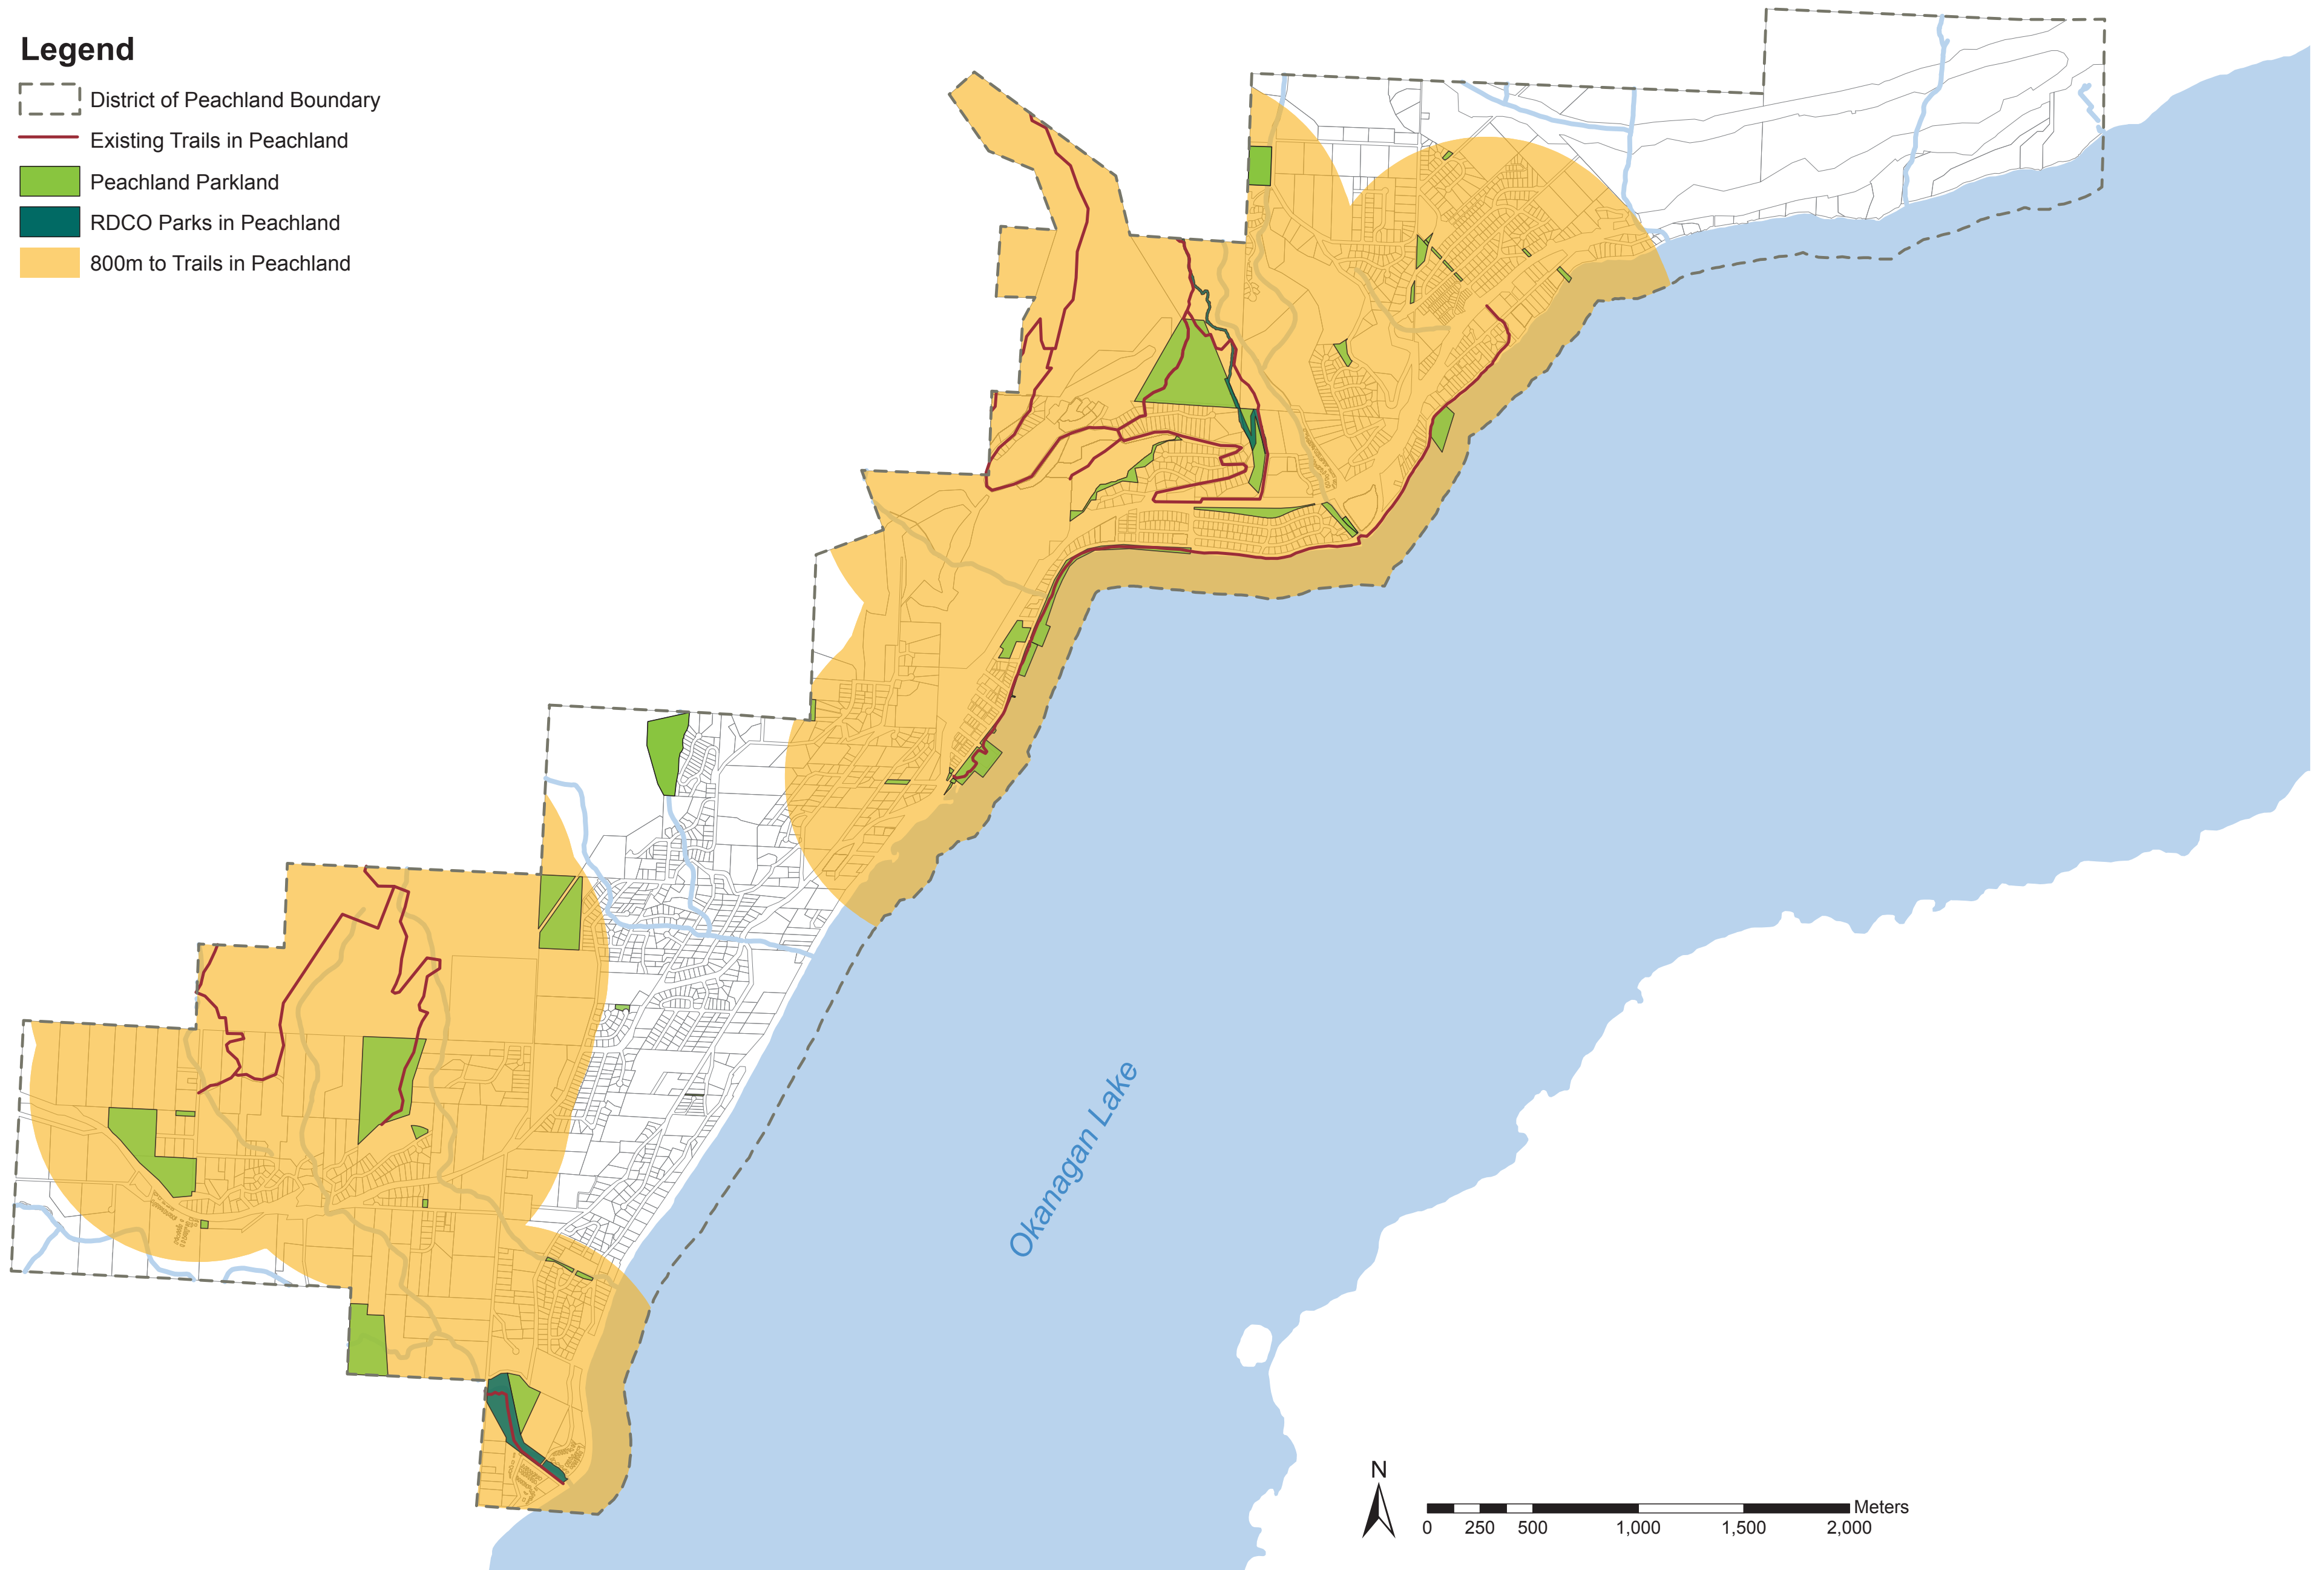

Appendix C: Peachland Parks and Trails Maps

Peachland Park and Trail Inventory

- Peachland Parks**
1. Arthur Street Trail
 2. Bowes Park
 3. Burdekin Lane
 4. Centennial Way
 5. Chevallier Park
 6. Cousins Park
 7. Cove Beach
 8. Deep Creek Wilderness Park
 9. Eaglesview Trail
 10. Elizabeth Warrendorf
 11. Forest Hill Drive Wilderness Park
 12. Gerrie Road Park
 13. Gillam Crescent Park
 14. Hardy Falls
 15. Heritage Park and Day Use Wharf
 16. Heritage Park Extension
 17. Huston Park
 18. Knoblauch Park
 19. Lambly Park
 20. Lang Trail
 21. MacKinnon Park
 22. Morrison Park
 23. Mountain View Park
 24. Museum
 25. Peachland Heights Nature Park
 26. Sanderson Park
 27. Silver Court Park
 28. Swim Bay
 29. Thompson Drive Park
 30. Trepanier Bay Park
 31. Trepanier Bench Park
 32. Trepanier Creek Linear Park
 33. Victoria Street Park
 34. W.A. Lang Wilderness Park
/Pincushion Park (lease)
 35. Wiker Trail

Peachland Parks Spatial Analysis - Proximity to Developed Parks

Legend

- District of Peachland Boundary
- Peachland Parkland
- RDCO Parks in Peachland
- 400m to Developed Peachland Parks
- 800m to Developed Peachland Parks
- 400m to RDCO Parks
- 800m to RDCO Parks

Peachland Parks Spatial Analysis - Proximity to All Parkland

Legend

- District of Peachland Boundary
- Peachland Parkland
- RDCO Parks in Peachland
- 400m to All Peachland Parkland
- 800m to All Peachland Parkland
- 400m to RDCO Parks
- 800m to RDCO Parks

DISTRICT OF PEACHLAND PARKS AND RECREATION MASTER PLAN

Peachland Spatial Analysis - Proximity to Trails in Peachland

Peachland Spatial Analysis - Proximity to Playgrounds