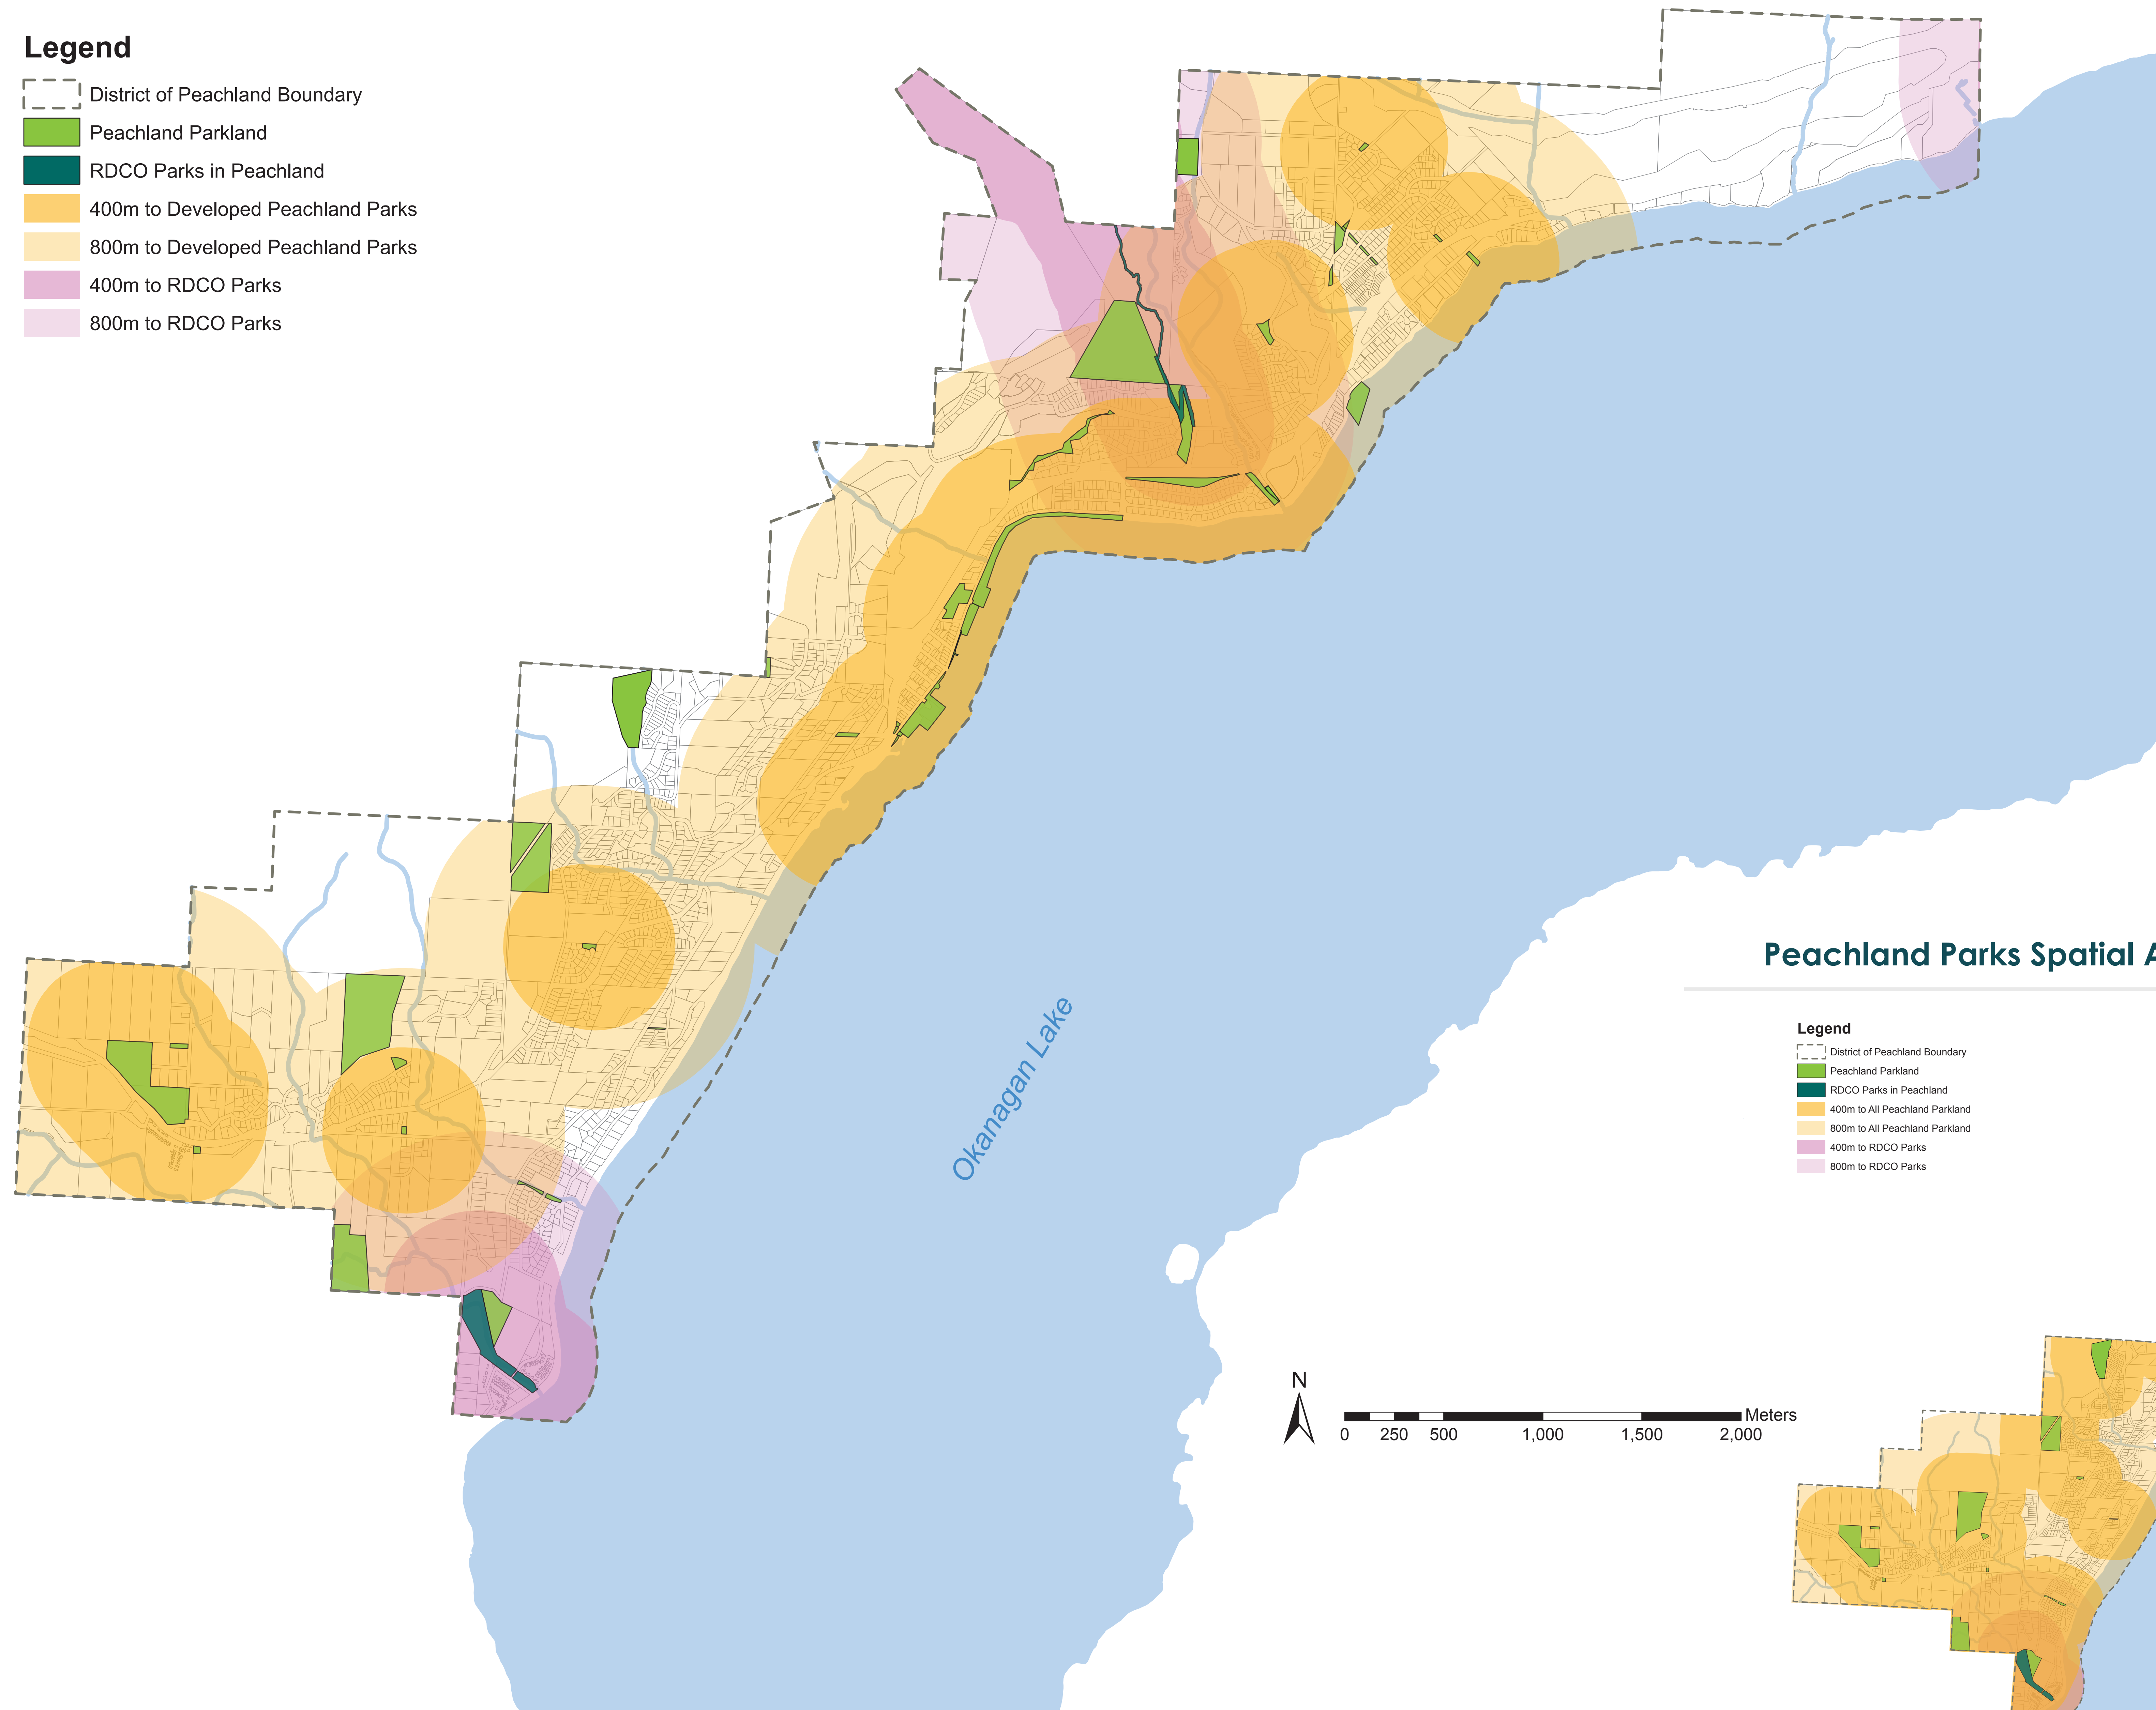

Appendix C: Peachland Parks and Trails Maps

Peachland Park and Trail Inventory

- Peachland Parks**
1. Arthur Street Trail
 2. Bowes Park
 3. Burdekin Lane
 4. Centennial Way
 5. Chevallier Park
 6. Cousins Park
 7. Cove Beach
 8. Deep Creek Wilderness Park
 9. Eaglesview Trail
 10. Elizabeth Warrendorf
 11. Forest Hill Drive Wilderness Park
 12. Gerrie Road Park
 13. Gillam Crescent Park
 14. Hardy Falls
 15. Heritage Park and Day Use Wharf
 16. Heritage Park Extension
 17. Huston Park
 18. Knoblauch Park
 19. Lambly Park
 20. Lang Trail
 21. MacKinnon Park
 22. Morrison Park
 23. Mountain View Park
 24. Museum
 25. Peachland Heights Nature Park
 26. Sanderson Park
 27. Silver Court Park
 28. Swim Bay
 29. Thompson Drive Park
 30. Trepanier Bay Park
 31. Trepanier Bench Park
 32. Trepanier Creek Linear Park
 33. Victoria Street Park
 34. W.A. Lang Wilderness Park
/Pincushion Park (lease)
 35. Wiker Trail

- Legend**
- District of Peachland Boundary
 - RDCO Parks in Peachland
 - Peachland Parks
 - Peachland Undeveloped Parkland
 - Streams
 - Contours
 - Trails
 - Missing Connections (Identified through Public Consultation on the Pedestrian Connectivity Plan)

Peachland Parks Spatial Analysis - Proximity to Developed Parks

Legend

- District of Peachland Boundary
- Peachland Parkland
- RDCO Parks in Peachland
- 400m to Developed Peachland Parks
- 800m to Developed Peachland Parks
- 400m to RDCO Parks
- 800m to RDCO Parks

Peachland Parks Spatial Analysis - Proximity to All Parkland

Legend

- District of Peachland Boundary
- Peachland Parkland
- RDCO Parks in Peachland
- 400m to All Peachland Parkland
- 800m to All Peachland Parkland
- 400m to RDCO Parks
- 800m to RDCO Parks